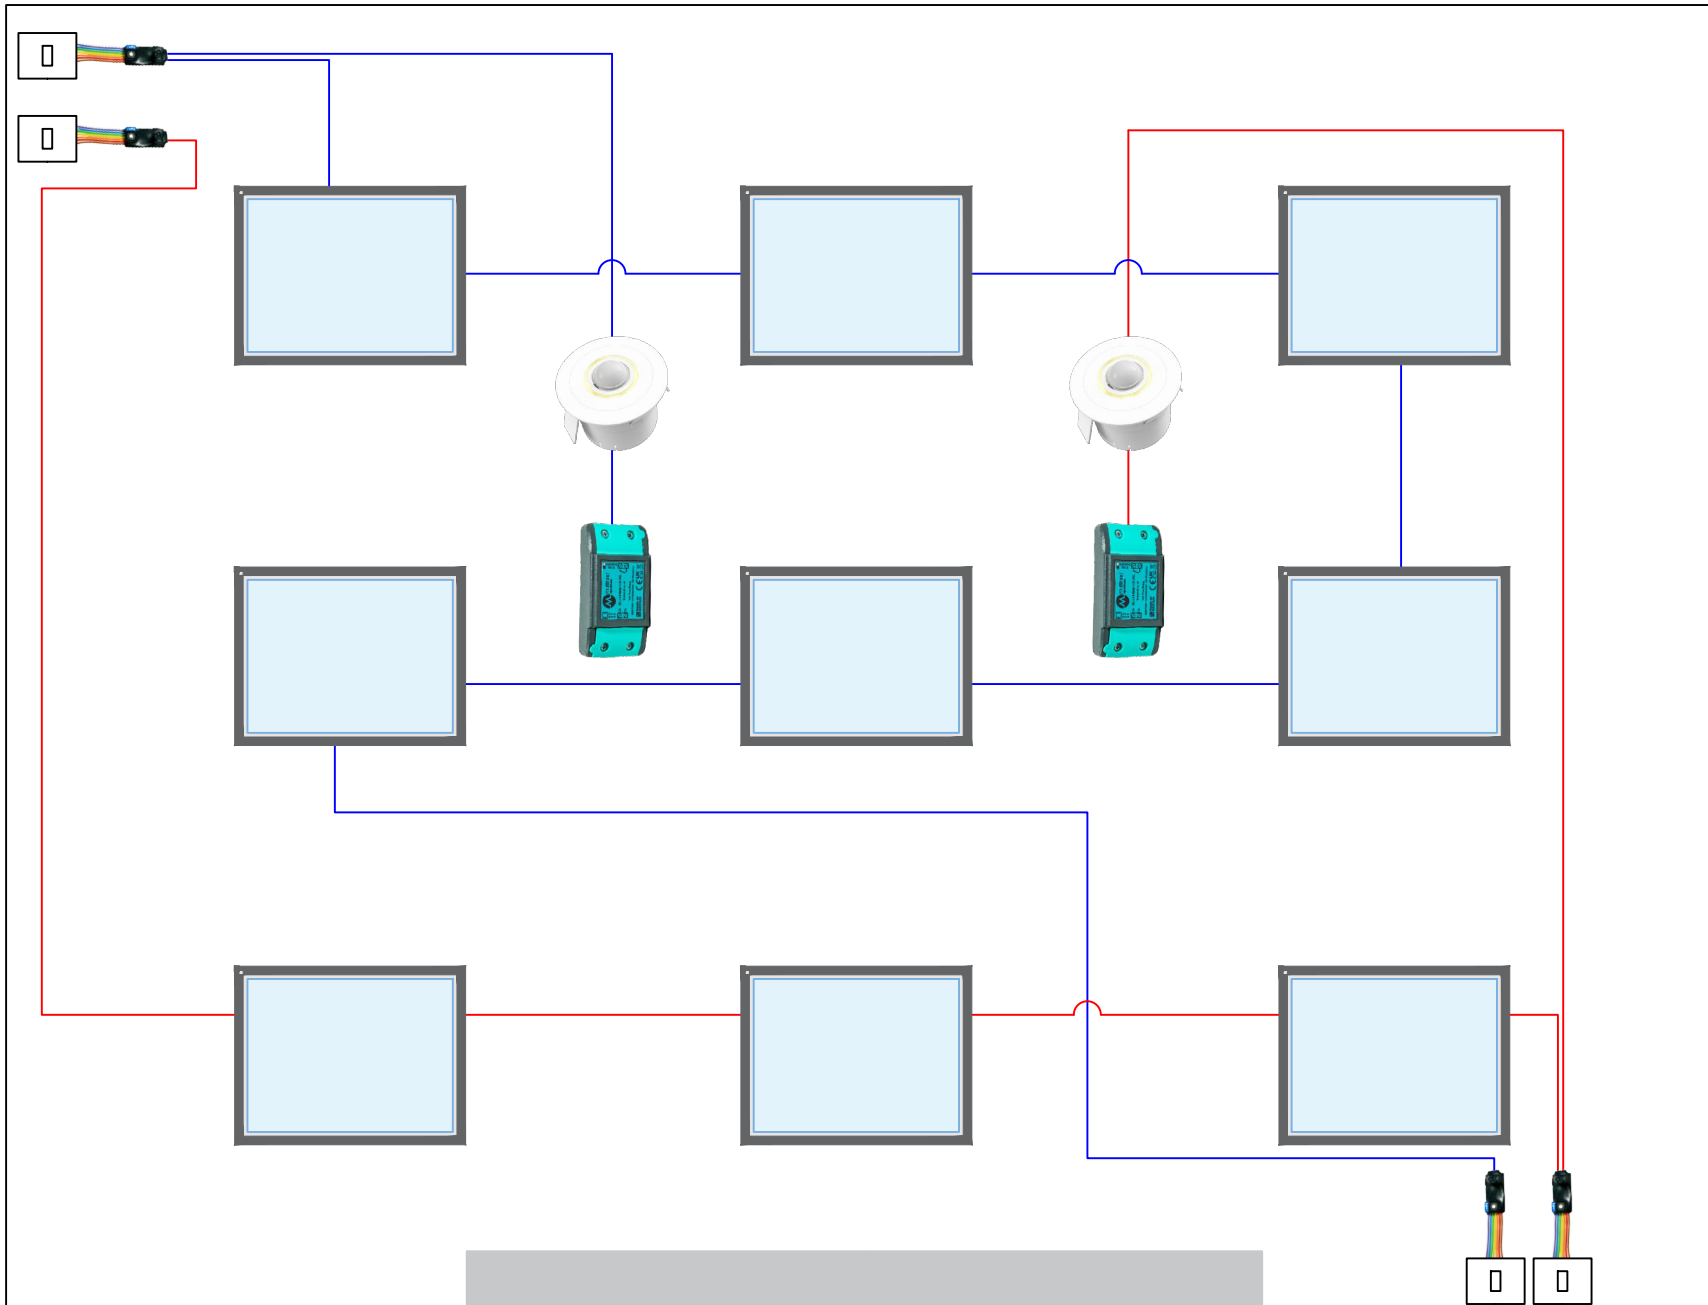

Legend

-  DALI Light Fitting
-  DALI Power Supply ML-D-PSU
-  DALI Switch Interface ML-CDIM-SW2
-  DALI PIR ML-D-PIR
-  DALI Pair Zone 1
-  DALI Pair Zone 2
-  Single Gang Centre Retractive Switch

Schematic only shows DALI wiring

Typical Classroom DALI Schematic
(No Commissioning Needed)

T: 01252 560800
W: multiloadspectrum.co.uk

Rev 2.0_03.2022

Whiteboard